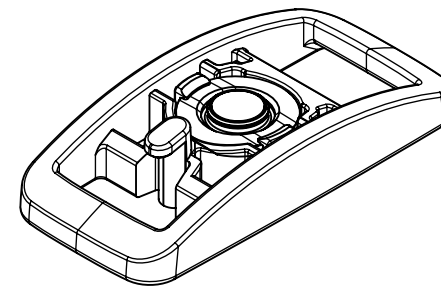

section A-A
scale 1 : 1

FIDLOCK®

Pin for leather adjustment
4,5d and 3mm high.
Leather should be below
3mm thickness.

Product	SNAP female S 20 leather
Opening	move lateral
Material	PA66 GF 15%
Colour	black
Weight	8,8
Load capacity	2kg
General notes	leather belt is not included

Article No	05197
Scale	1:1
Date	21.07.2020
Author	Artur Siebert

patented technology.