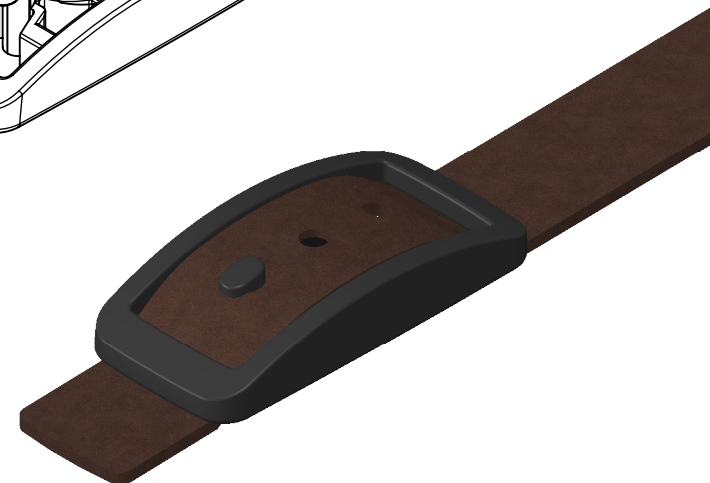

section A-A
scale 1 : 1

FIDLOCK®

Pin for leather adjustment
4,5d and 3mm high.
Leather should be below
3mm thickness.

Product	SNAP female S 20 leather
Opening	move lateral
Material	PA66 GF 15%
Colour	black
Weight	8,8
Load capacity	2kg
General notes	leather belt is not included

Article No	05197
Scale	1:1
Date	21.07.2020
Author	Artur Siebert

patented technology.