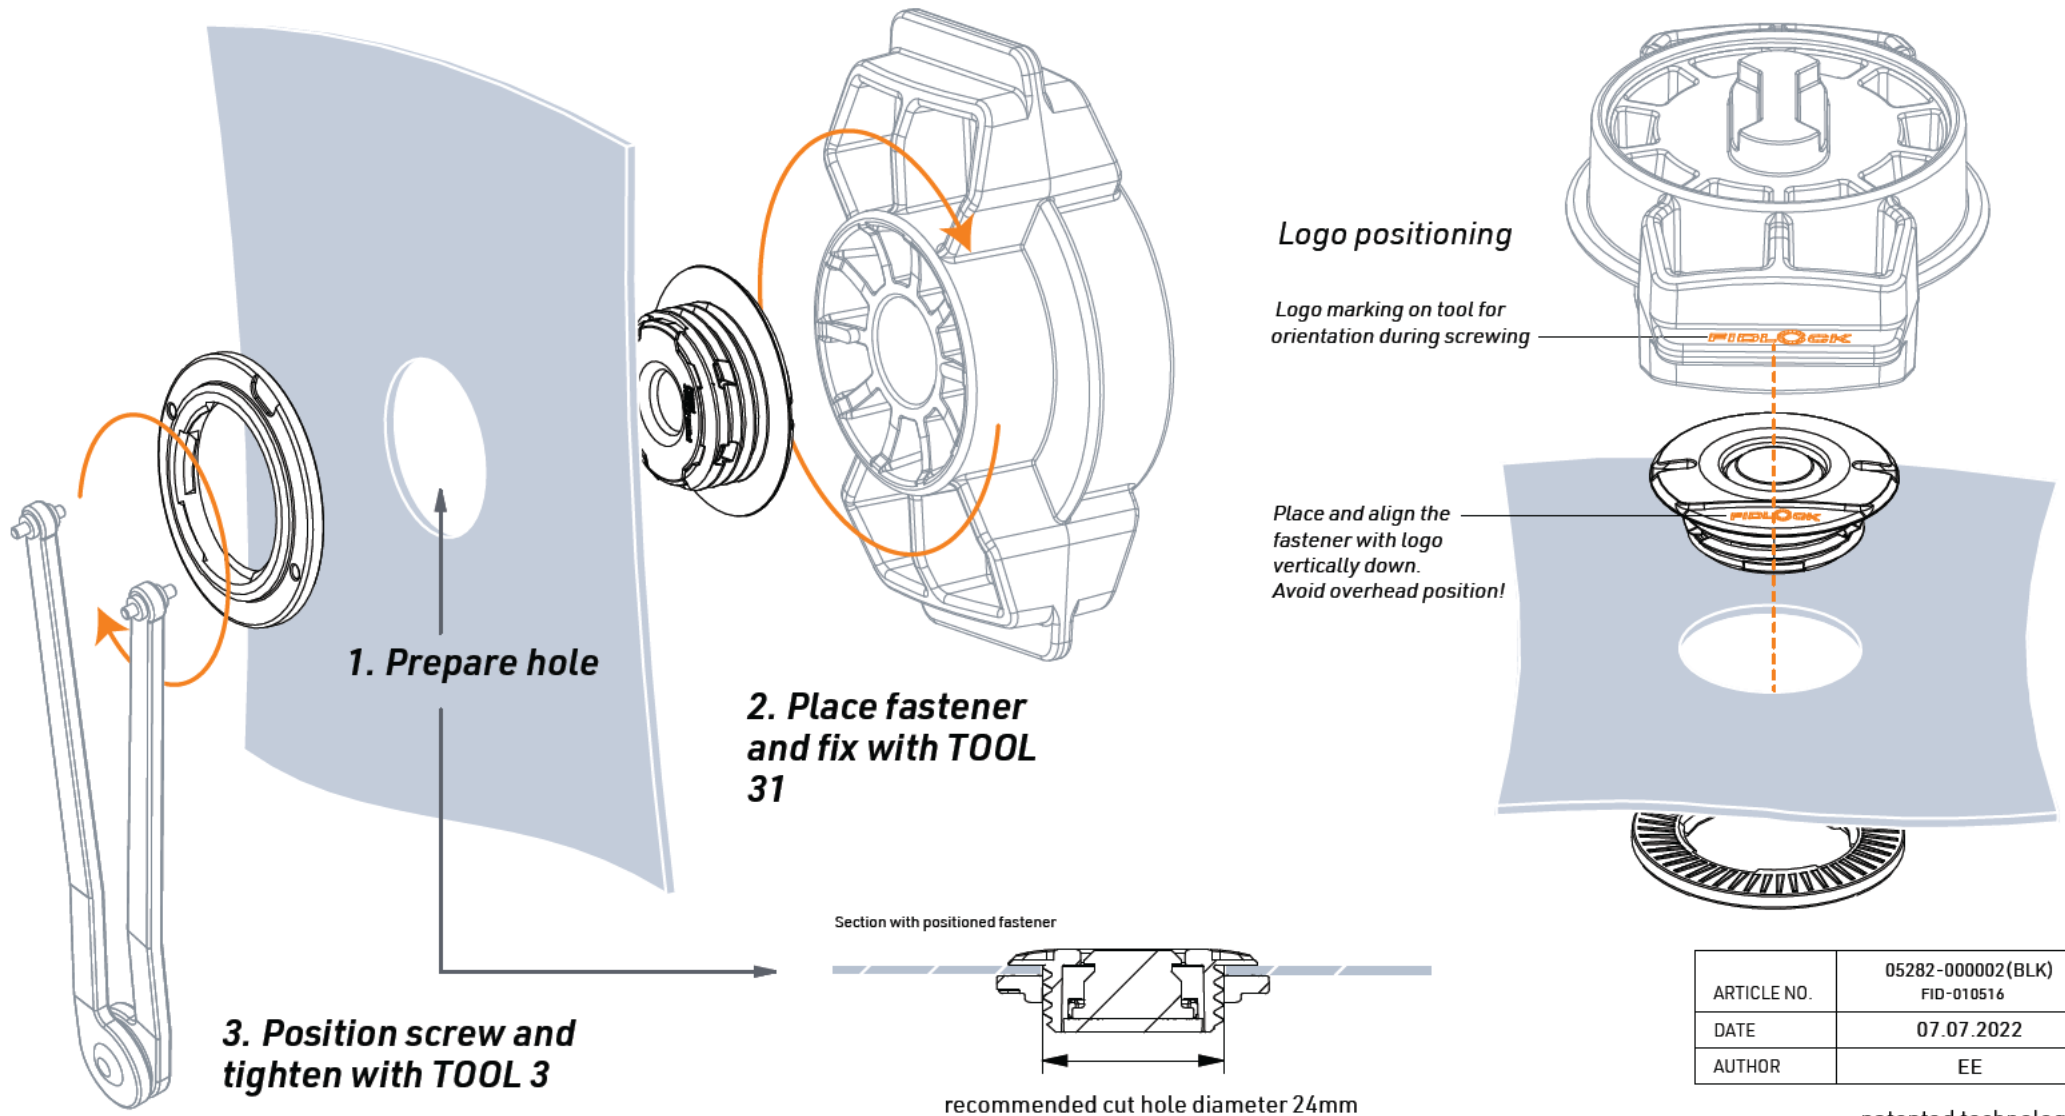

Assembly guide

SNAP male M retractable screw
+ tool 31 & 3

ARTICLE NO.	05282-000002 (BLK) FID-010516
DATE	07.07.2022
AUTHOR	EE