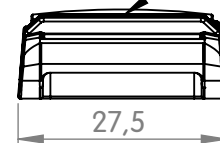

SNAP BBUCKLE 20  
Article No 06021

SNAP MALE S screw low  
Article No 05010

Close

Open

Product	SNAP buckle combi 20 low
Opening	slide sideways
Material	PA66-GF15, NdFeB
Colour	black
Weight	7,5 g
Load capacity	20 kg
General notes	