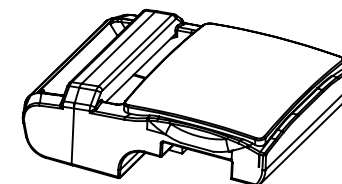

SNAP BBUCKLE 20  
Article No 06021

SNAP MALE S screw low  
Article No 05010

Close

Open

Product	SNAP buckle combi 20 low
Opening	slide sideways
Material	PA66-GF15, NdFeB
Colour	black
Weight	7,5 g
Load capacity	20 kg
General notes	