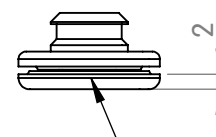

SNAP BBUCKLE 20  
Article No 06021

SNAP MALE S screw low  
Article No 05010

Close

Open

Product	SNAP buckle combi 20 low
Opening	slide sideways
Material	PA66-GF15, NdFeB
Colour	black
Weight	7,5 g
Load capacity	20 kg
General notes	