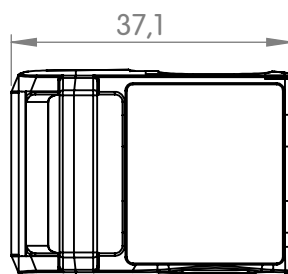

SNAP BBUCKLE 20  
Article No 06021

SNAP MALE S screw low  
Article No 05010

Close

Open

Product	SNAP buckle combi 20 low
Opening	slide sideways
Material	PA66-GF15, NdFeB
Colour	black
Weight	7,5 g
Load capacity	20 kg
General notes	