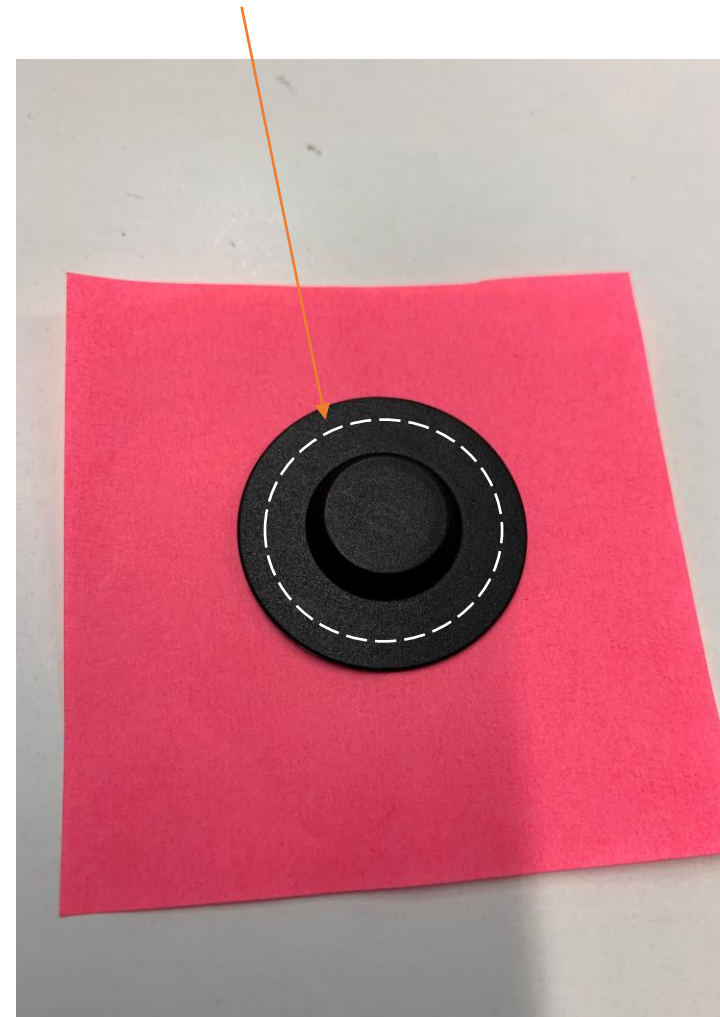

Press fit groove

Press fit edge

Put edge part behind fabric

Put groove part on top and press

Press fit groove

Press fit edge

Press parts together till they click

Stitch parts to fix with fabric