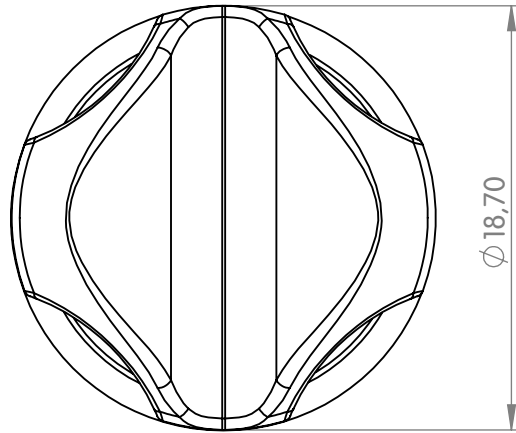

FIDLOCK®

| | |
|---------------|---|
| Product | Snap Male S Rope |
| Opening | Grasp rope and slide laterally |
| Material | PA 66 GF 15, NdFeB |
| Colour | Black |
| Weight | 2,30 g |
| Load capacity | 2 kg |
| General notes | Position on rope is adjustable by pulling with a definite force |

| | |
|------------|-------------------|
| Article No | 05047-000002(BLK) |
| Scale | 3:1 |
| Date | 11.05.2016 |

patented technology.