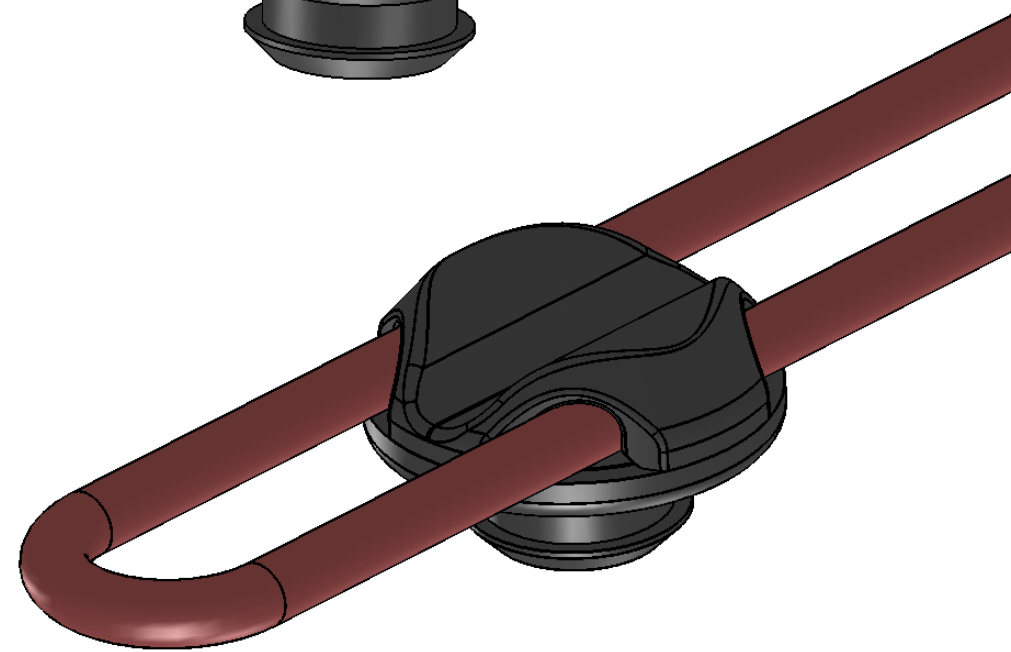

FIDLOCK®

| | |
|---------------|---|
| Product | Snap Male S Rope |
| Opening | Grasp rope and slide laterally |
| Material | PA 66 GF 15, NdFeB |
| Colour | Black |
| Weight | 2,30 g |
| Load capacity | 2 kg |
| General notes | Position on rope is adjustable by pulling with a definite force |

| | |
|------------|-------------------|
| Article No | 05047-000002(BLK) |
| Scale | 3:1 |
| Date | 11.05.2016 |

patented technology.